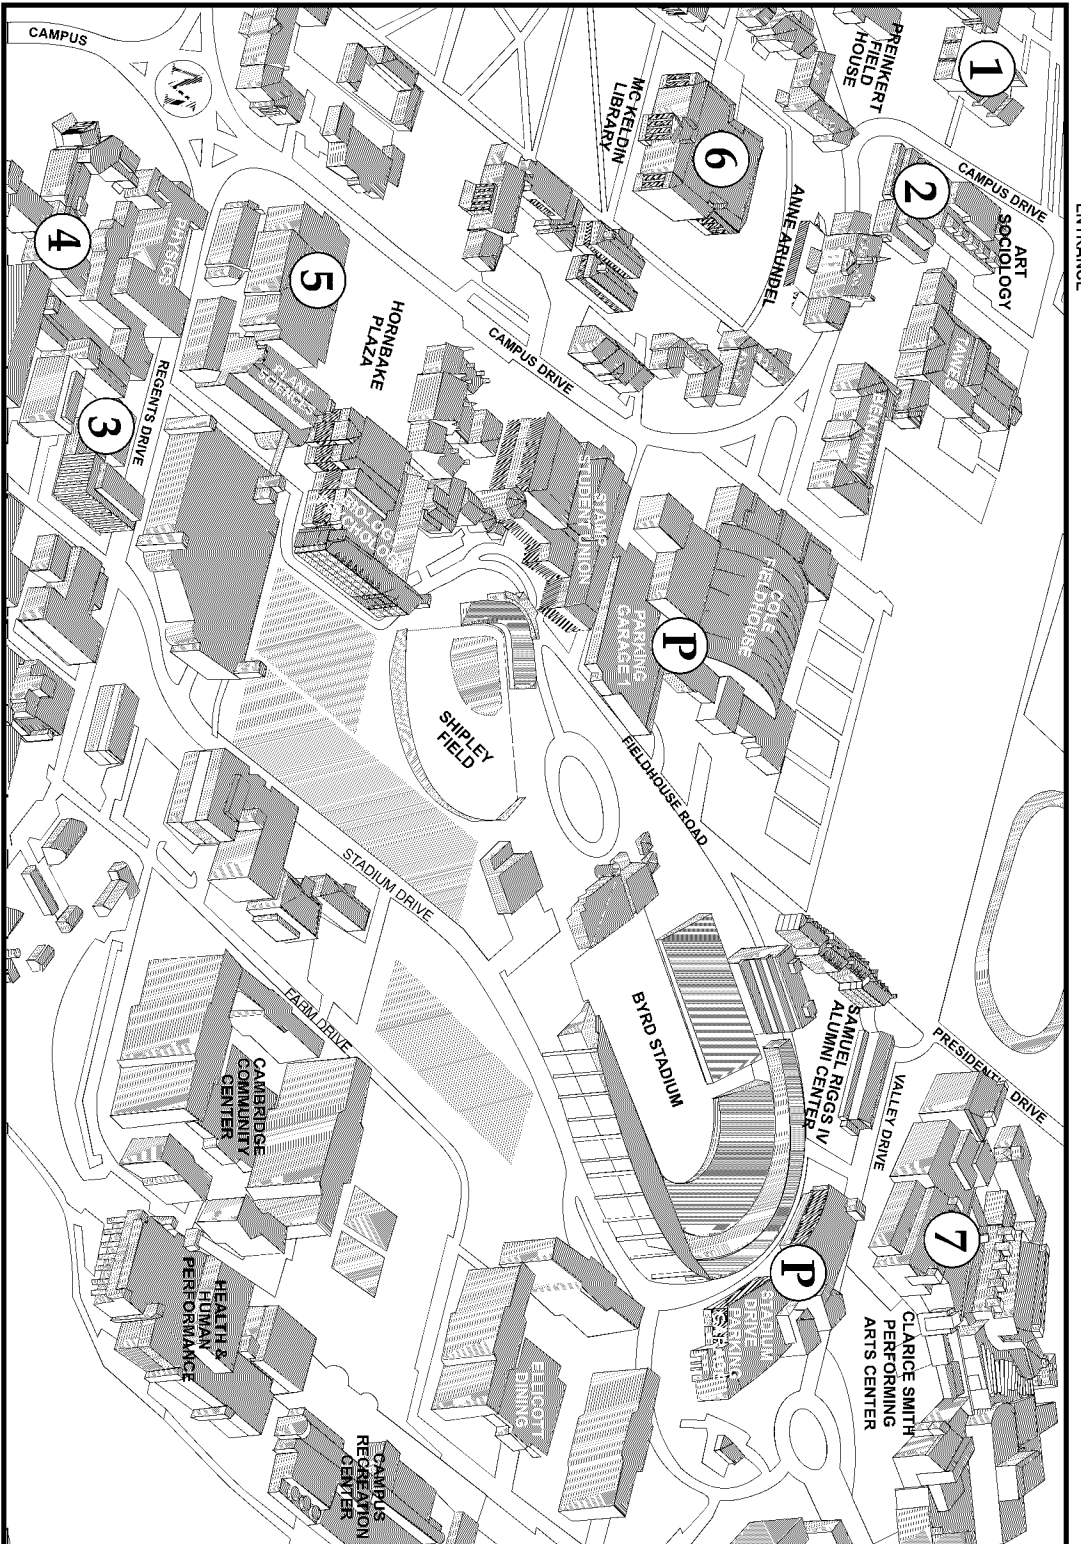

TO ADELPHI ROAD
ENTRANCE

TO
UNIVERSITY
BOULEVARD
ENTRANCE

TO U.S. ROUTE 1
ENTRANCE

- 1** ARCHITECTURE LIBRARY, in the Architecture Building, 2nd floor, on Campus Drive at Mowatt Lane
- 2** ART LIBRARY in the Art-Sociology Building, Room 2213, on Campus Drive
- 3** CHEMISTRY LIBRARY (WHITE MEMORIAL) in the Chemistry Building on Regents Drive
- 4** ENGINEERING AND PHYSICAL SCIENCES LIBRARY, in the Glenn L. Martin Institute of Technology (commonly called the Mathematics Building), near the traffic circle on Campus Drive
- 5** HORNBAKE LIBRARY, on Campus Drive, home of:
 - Special Collections, 1st floor
 - Broadcasting Archives, 3rd floor
 - Nonprint Media Services, Ground floor
- 6** MCKELDIN LIBRARY, in the heart of campus, at the top of McKeldin Mall
- 7** PERFORMING ARTS LIBRARY, in the Clarice Smith Performing Arts Center near the traffic circle on Stadium Drive